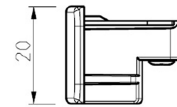

## PRODUCT SHEET

Global End cap 1-circuit GR

Art. no: GB41-1

*Lighting Solutions*

### SPECIFICATIONS

Product:	End Cap
Dimmable:	No
Color:	Grey
Length:	30mm
Height:	20mm
Width:	30mm
Weight:	0,01kg