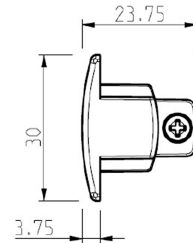

## PRODUCT SHEET

Global End cap 1-circuit GR

Art. no: GB41-1

*Lighting Solutions*

# Global End cap 1-circuit GR

### SPECIFICATIONS

Product:	End Cap
Dimmable:	No
Color:	Grey
Length:	30mm
Height:	20mm
Width:	30mm
Weight:	0,01kg