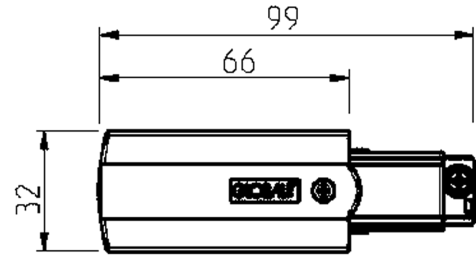

FDV SPEC SHEET

Global Pro End Feed Right WH

Art. no: XTS12-3

Lighting Solutions

Global Pro End Feed Right WH

Art. no: XTS12-3