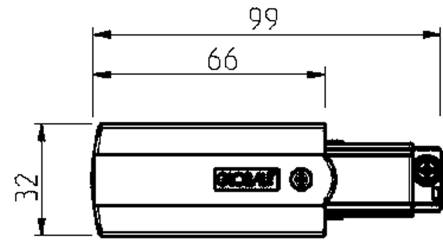

### SPECIFICATIONS

Product:	End Feed Right
Dimmable:	No
Color:	White
Length:	100mm
Height:	33mm
Width:	30mm
Weight:	0,05kg