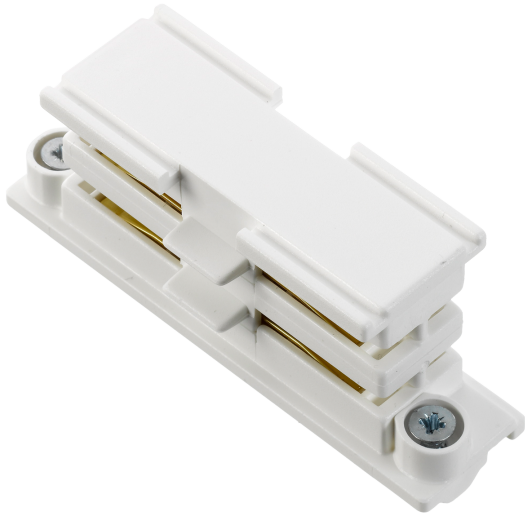

PRODUCT SHEET

Global Pro Straight Connector 3-circuit WH
Art. no: XTS21-3

Lighting Solutions

Global Pro Straight Connector 3-circuit WH

White straight connector for Global Pro 3-Circuit track

SPECIFICATIONS

Product:	Straight Connector
Dimmable:	No
Color:	White
Length:	68mm
Height:	26mm
Width:	20mm