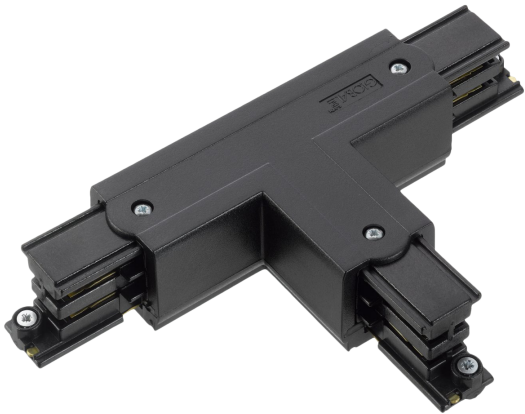

## PRODUCT SHEET

Global Pro T-feed Left (outside) 3-circuit BK

Art. no: XTS39-2

*Lighting Solutions*

# Global Pro T-feed Left (outside) 3-circuit BK

### SPECIFICATIONS

Product:	T-Feed Left Outside
Dimmable:	No
Color:	Black
Length:	18mm
Height:	33mm
Width:	105mm
Weight:	0,15kg