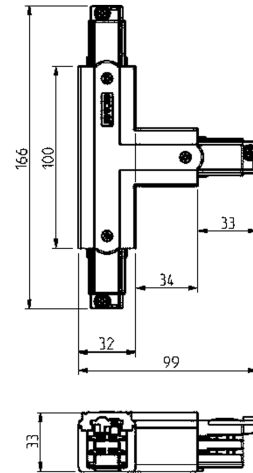

## PRODUCT SHEET

Global Pro T-feed Left (outside) 3-circuit BK

Art. no: XTS39-2

*Lighting Solutions*

# Global Pro T-feed Left (outside) 3-circuit BK

### SPECIFICATIONS

Product:	T-Feed Left Outside
Dimmable:	No
Color:	Black
Length:	18mm
Height:	33mm
Width:	105mm
Weight:	0,15kg