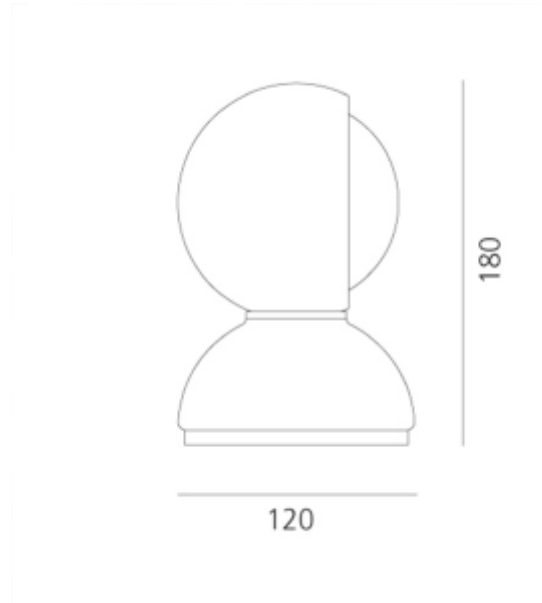

## PRODUCT SHEET

Eclisse White

Art. no: 0028010A

*Lighting Solutions*

### SPECIFICATIONS

Lightsource Type:	Lightsource not included
Max. Power [W]:	25
Socket / Cap-Base:	E14
Dimming:	Light bulb dependent
System Voltage [V]:	230V 50Hz
Connection:	Terminal
Mounting:	Table
Color:	White
Height [mm]:	180mm
Width [mm]:	120mm