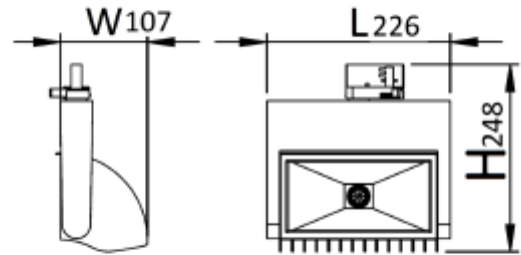

FDV SPEC SHEET

Lata Wall II

Art. no: 01103-00-3

Lighting Solutions

Lata Wall II

Art. no: 01103-00-3

LIGHT TECHNICAL

Lumen Output:	4550
Lumen LED (tc=25):	4600
Beam Angle:	60°
CCT (Color Temperature):	4000
CRI / Ra:	80
Color Code:	840
Lens (Diffuser):	Clear

MOUNTING / CONNECTION

Connection:	Track 3-Circuit
Mounting:	Track, Ceiling

ELECTRICAL DATA

Dimming:	None
System Power [W]:	41
System Voltage [V]:	230V 50Hz
Protection Class:	1
Max load pr circuit - B10:	31
Max load pr circuit - C16:	85
Socket / Cap-Base:	N/A

FDV SPEC SHEET

Lata Wall II

Art. no: 01103-00-3

Lighting Solutions

PRODUCT

Ingress Protection:	IP20
Impact Protection:	IK02
Operating Temperature [°C]:	0 - 35
Lifetime [h]:	L80B50: 50 000
Color:	White
Length [mm]:	226
Height [mm]:	248
Width [mm]:	107
Weight [kg]:	2,6