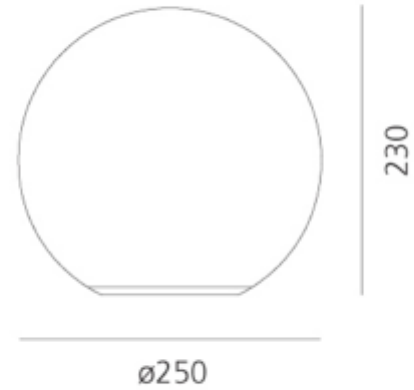

FDV SPEC SHEET

Dioscuri table 25

Art. no: 0146010A

Lighting Solutions

Dioscuri table 25

Art. no: 0146010A

LIGHT TECHNICAL

Lightsource Type:	Lightsource not included
Socket / Cap-Base:	E27
Lens (Diffuser):	Opal

MOUNTING / CONNECTION

Connection:	Terminal
Mounting:	Table

PRODUCT

Ingress Protection:	IP20
Color:	White
Height [mm]:	230
Width [mm]:	250

ELECTRICAL DATA

Dimming:	Light bulb dependent
Max. Power [W]:	77
System Voltage [V]:	230V 50Hz
Protection Class:	2
Socket / Cap-Base:	E27