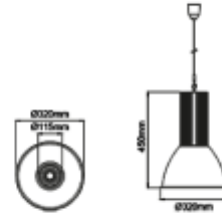

FDV SPEC SHEET

High Bay

Art. no: 02030-2-45-1

Lighting Solutions

High Bay

Art. no: 02030-2-45-1

LIGHT TECHNICAL

Lightsource Type:	LED (built in)
Lumen Output:	3843
Lumen LED (tc=25):	4250
Beam Angle:	45°
CCT (Color Temperature):	3000
CRI / Ra:	80
Color Code:	830
Lens (Diffuser):	Clear

PRODUCT

Ingress Protection:	IP40
Lifetime [h]:	L80B10: 100 000
Color:	Grey
Height [mm]:	450
Width [mm]:	320

ELECTRICAL DATA

Dimming:	None
System Power [W]:	32
System Voltage [V]:	230V 50Hz
Protection Class:	1
Socket / Cap-Base:	N/A