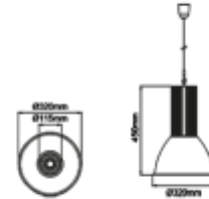

PRODUCT SHEET

High Bay
Art. no: 02030-2-45-1

Lighting Solutions

High Bay

SPECIFICATIONS	
Lightsource Type:	LED (built in)
System Power [W]:	32W
CCT (Color Temperature):	3000K
CRI / Ra:	80
Lumen Output:	3843lm
Lumen LED (tc=25):	4250lm
Beam Angle:	45°
Lens (Diffuser):	Clear
Dimming:	None
System Voltage [V]:	230V 50Hz
Connection:	18i3 Quick connection
Mounting:	Suspended, Ceiling, Pendant
Lifetime [h]:	L80B10: 100 000h
Lumen/W:	123lm/W
Color:	Grey
Height [mm]:	450mm
Width [mm]:	320mm