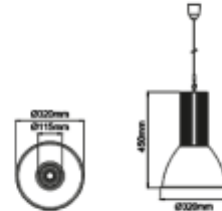

FDV SPEC SHEET

High Bay

Art. no: 02030-2-45-5

Lighting Solutions

High Bay

Art. no: 02030-2-45-5

LIGHT TECHNICAL

Lightsource Type:	LED (built in)
Lumen Output:	3843
Lumen LED (tc=25):	4250
Beam Angle:	45°
CCT (Color Temperature):	3000
CRI / Ra:	80
Color Code:	830
MacAdam (SDCM):	3
Lens (Diffuser):	Clear

PRODUCT

Ingress Protection:	IP40
Lifetime [h]:	L80B10: 100 000
Color:	Green
Height [mm]:	450
Width [mm]:	320
Weight [kg]:	2,7

ELECTRICAL DATA

Dimming:	None
System Power [W]:	32
System Voltage [V]:	230V 50Hz
Protection Class:	1
Socket / Cap-Base:	N/A
Voltage Forward Min [V]:	30,6
Voltage Forward Max [V]:	39,2