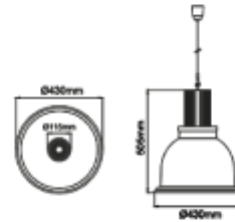

High Bay

Art. no: 02050-2-60-1-ddd

LIGHT TECHNICAL

Lightsource Type:	LED (built in)
Lumen Output:	5150
Lumen LED (tc=25):	5650
Beam Angle:	60°
CCT (Color Temperature):	3000
CRI / Ra:	80
Color Code:	830
Lens (Diffuser):	Clear

PRODUCT

Ingress Protection:	IP40
Lifetime [h]:	L80B10: 100 000
Color:	Grey
Height [mm]:	490
Width [mm]:	410
Weight [kg]:	5

ELECTRICAL DATA

Dimming:	DALI
System Power [W]:	46
System Voltage [V]:	230V 50Hz
Protection Class:	1
Socket / Cap-Base:	N/A

MOUNTING / CONNECTION

Connection:	18i5 DALI Quick connection
Mounting:	Suspended, Ceiling, Pendant