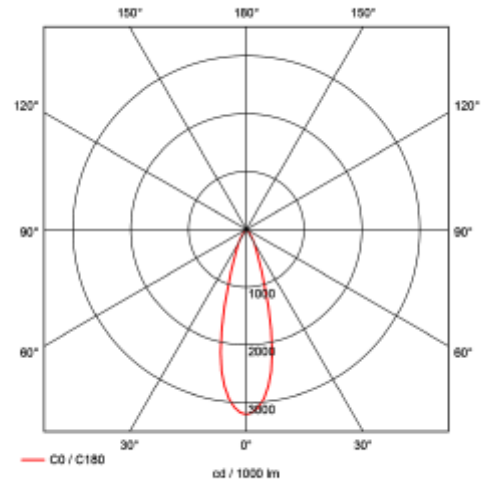

### SPECIFICATIONS

Lightsource Type:	LED (built in)
System Power [W]:	46W
CCT (Color Temperature):	4000K
CRI / Ra:	80
Lumen LED (tc=25):	6000lm
Beam Angle:	30°
Lens (Diffuser):	Prismatic
Dimming:	None
System Voltage [V]:	230V 50Hz
Connection:	18i3 Quick connection
Mounting:	Ceiling, Pendant
Lifetime [h]:	L80B10: 50.000h
Color:	Grey
Height [mm]:	505mm
Width [mm]:	430mm