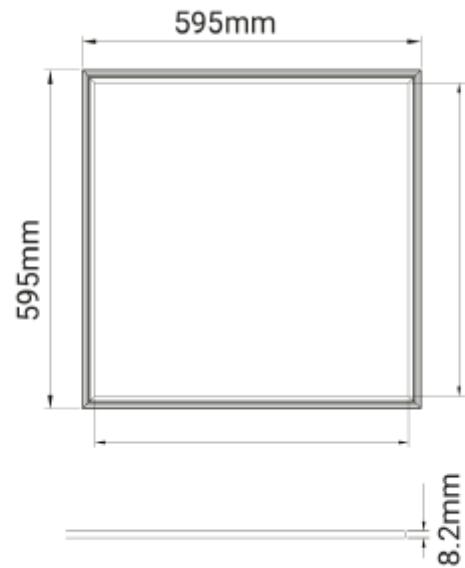

FDV SPEC SHEET

Panel

Art. no: 0330-4-01-3

Lighting Solutions

Panel

Art. no: 0330-4-01-3

LIGHT TECHNICAL

Lightsource Type:	LED (built in)
Lumen Output:	3811
Lumen LED (tc=25):	4500
CCT (Color Temperature):	3000
CRI / Ra:	80
Color Code:	830
MacAdam (SDCM):	3
Lens (Diffuser):	Opal

MOUNTING / CONNECTION

Connection:	EPN0024
Mounting:	Recessed, Ceiling

ELECTRICAL DATA

Dimming:	Depending on Driver
System Power [W]:	36
System Voltage [V]:	230V 50Hz
Protection Class:	2
Max load pr circuit - B10:	14
Max load pr circuit - B16:	24
Max load pr circuit - C10:	24
Max load pr circuit - C16:	40
Inrush current I _{max} [A]:	25
Inrush current time [μs]:	150
Current Output [mA]:	900

FDV SPEC SHEET

Panel

Art. no: 0330-4-01-3

Lighting Solutions

PRODUCT

Ingress Protection:	IP40
Impact Protection:	IK05
Operating Temperature [°C]:	-10 - 40
Lifetime [h]:	L80B10: 100 000
Color:	White
Length [mm]:	595
Height [mm]:	8,2
Width [mm]:	595
Weight [kg]:	2,97
Housing Material :	Aluminium
Diffuser Material:	PMMA
Material 2:	Mechanical installed part(Steel)