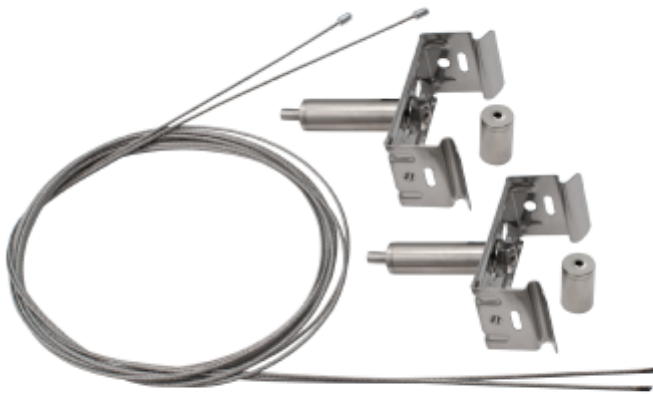

## PRODUCT SHEET

Stream C suspension kit 1.5m - (1 luminaire)

Art. no: 0450-1

*Lighting Solutions*

# Stream C suspension kit 1.5m - (1 luminaire)

Stream C suspension kit 1.5m for i luminaire.

### SPECIFICATIONS

Color:	Aluminium
Length:	1500mm