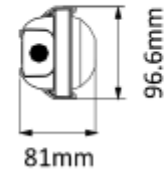

### SPECIFICATIONS

|                          |                    |
|--------------------------|--------------------|
| Lightsource Type:        | LED (built in)     |
| System Power [W]:        | 21W                |
| CCT (Color Temperature): | 4000K              |
| CRI / Ra:                | 80                 |
| Lumen Output:            | 2580lm             |
| Lumen LED (tc=25):       | 2990lm             |
| Beam Angle:              | 120                |
| Lens (Diffuser):         | Opal               |
| Dimming:                 | None               |
| System Voltage [V]:      | 230V 50Hz          |
| Connection:              | Terminalx2         |
| Mounting:                | Surface, Suspended |
| Lifetime [h]:            | L80B10: 100 000h   |
| Lumen/W:                 | 123lm/W            |
| Through-wiring (mm2):    | 5x2,5              |
| Color:                   | Grey               |
| Length [mm]:             | 602mm              |
| Height [mm]:             | 81mm               |
| Width [mm]:              | 96mm               |

Stream C is a sealed industrial light fixture for ceiling surface mounting or pending down with wires, indoor and outdoor. The Stream is classified in accordance with IP65. The light fixture is made from robust fiber glass and is equipped with a milky white (opal) diffuser w/stripe. The Stream is prepared for cable 5x2,5mm<sup>2</sup> wiring through for an efficient installation.