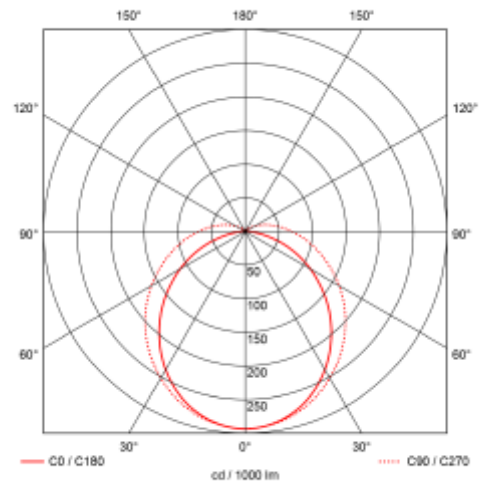

## PRODUCT SHEET

Stream C

Art. no: 0452-02

Lighting Solutions

# Stream C

### SPECIFICATIONS

|                          |                    |
|--------------------------|--------------------|
| Lightsource Type:        | LED (built in)     |
| System Power [W]:        | 21W                |
| CCT (Color Temperature): | 4000K              |
| CRI / Ra:                | 80                 |
| Lumen Output:            | 2580lm             |
| Lumen LED (tc=25):       | 2990lm             |
| Beam Angle:              | 120                |
| Lens (Diffuser):         | Opal               |
| Dimming:                 | None               |
| System Voltage [V]:      | 230V 50Hz          |
| Connection:              | Terminalx2         |
| Mounting:                | Surface, Suspended |
| Lifetime [h]:            | L80B10: 100 000h   |
| Lumen/W:                 | 123lm/W            |
| Through-wiring (mm2):    | 5x2,5              |
| Color:                   | Grey               |
| Length [mm]:             | 602mm              |
| Height [mm]:             | 81mm               |
| Width [mm]:              | 96mm               |

Stream C is a sealed industrial light fixture for ceiling surface mounting or pending down with wires, indoor and outdoor. The Stream is classified in accordance with IP65. The light fixture is made from robust fiber glass and is equipped with a milky white (opal) diffuser w/stripe. The Stream is prepared for cable 5x2,5mm<sup>2</sup> wiring through for an efficient installation.