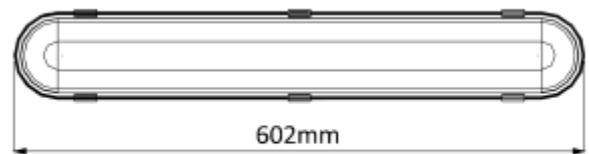

## PRODUCT SHEET

Stream C

Art. no: 0452-02

Lighting Solutions

# Stream C

### SPECIFICATIONS

|                          |                    |
|--------------------------|--------------------|
| Lightsource Type:        | LED (built in)     |
| System Power [W]:        | 21W                |
| CCT (Color Temperature): | 4000K              |
| CRI / Ra:                | 80                 |
| Lumen Output:            | 2580lm             |
| Lumen LED (tc=25):       | 2990lm             |
| Beam Angle:              | 120                |
| Lens (Diffuser):         | Opal               |
| Dimming:                 | None               |
| System Voltage [V]:      | 230V 50Hz          |
| Connection:              | Terminalx2         |
| Mounting:                | Surface, Suspended |
| Lifetime [h]:            | L80B10: 100 000h   |
| Lumen/W:                 | 123lm/W            |
| Through-wiring (mm2):    | 5x2,5              |
| Color:                   | Grey               |
| Length [mm]:             | 602mm              |
| Height [mm]:             | 81mm               |
| Width [mm]:              | 96mm               |

Stream C is a sealed industrial light fixture for ceiling surface mounting or pending down with wires, indoor and outdoor. The Stream is classified in accordance with IP65. The light fixture is made from robust fiber glass and is equipped with a milky white (opal) diffuser w/stripe. The Stream is prepared for cable 5x2,5mm<sup>2</sup> wiring through for an efficient installation.