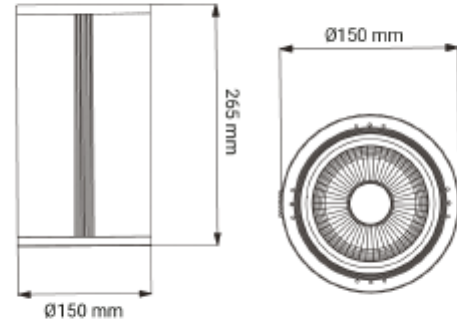

FDV SPEC SHEET

Silla 3800lm 830 30° 29W IP65 GR 3m cable

Art. no: 08020-5-30-1

Lighting Solutions

Silla 3800lm 830 30° 29W IP65 GR 3m cable

Art. no: 08020-5-30-1

LIGHT TECHNICAL

Lightsource Type:	LED (built in)
Lumen Output:	3128
Beam Angle:	30°
CCT (Color Temperature):	3000
CRI / Ra:	80
Color Code:	830
Lens (Diffuser):	Clear

MOUNTING / CONNECTION

Connection:	Cable 3m
Mounting:	Surface, Ceiling

PRODUCT

Ingress Protection:	IP65
Lifetime [h]:	L80B10: 50.000
Color:	Grey
Height [mm]:	265
Width [mm]:	150

ELECTRICAL DATA

Dimming:	None
System Power [W]:	29
System Voltage [V]:	230V 50Hz
Protection Class:	1