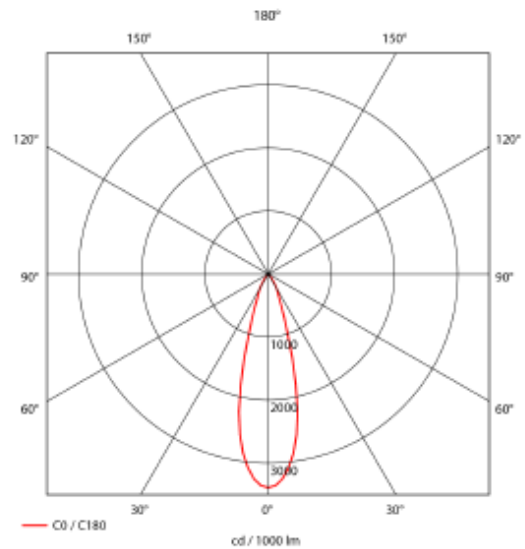

PRODUCT SHEET

Silla 3800lm 830 30° 29W IP65 GR 3m cable

Art. no: 08020-5-30-1

Lighting Solutions

Silla 3800lm 830 30° 29W IP65 GR 3m cable

SPECIFICATIONS

Lightsource Type:	LED (built in)
System Power [W]:	29W
CCT (Color Temperature):	3000K
CRI / Ra:	80
Lumen Output:	3128lm
Beam Angle:	30°
Lens (Diffuser):	Clear
Dimming:	None
System Voltage [V]:	230V 50Hz
Connection:	Cable 3m
Mounting:	Surface, Ceiling
Lifetime [h]:	L80B10: 50.000h
Lumen/W:	123lm/W
Color:	Grey
Height [mm]:	265mm
Width [mm]:	150mm

Silla is a LED spotlight for surface ceiling mounting. The luminaire is supplied with a 3 meter long connection cable. Silla has an IP65 classification which guarantees that it can withstand the elements very well and is therefore very well suited for outdoor installations