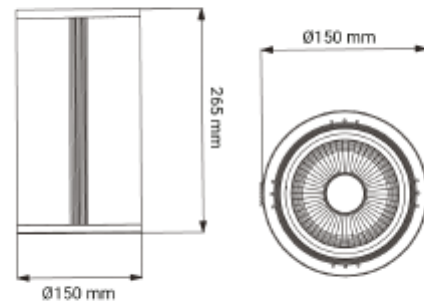

PRODUCT SHEET

Silla 3800lm 830 30° 29W IP65 GR 3m cable

Art. no: 08020-5-30-1

Lighting Solutions

Silla 3800lm 830 30° 29W IP65 GR 3m cable

SPECIFICATIONS

Lightsource Type:	LED (built in)
System Power [W]:	29W
CCT (Color Temperature):	3000K
CRI / Ra:	80
Lumen Output:	3128lm
Beam Angle:	30°
Lens (Diffuser):	Clear
Dimming:	None
System Voltage [V]:	230V 50Hz
Connection:	Cable 3m
Mounting:	Surface, Ceiling
Lifetime [h]:	L80B10: 50.000h
Lumen/W:	123lm/W
Color:	Grey
Height [mm]:	265mm
Width [mm]:	150mm

Silla is a LED spotlight for surface ceiling mounting. The luminaire is supplied with a 3 meter long connection cable. Silla has an IP65 classification which guarantees that it can withstand the elements very well and is therefore very well suited for outdoor installations