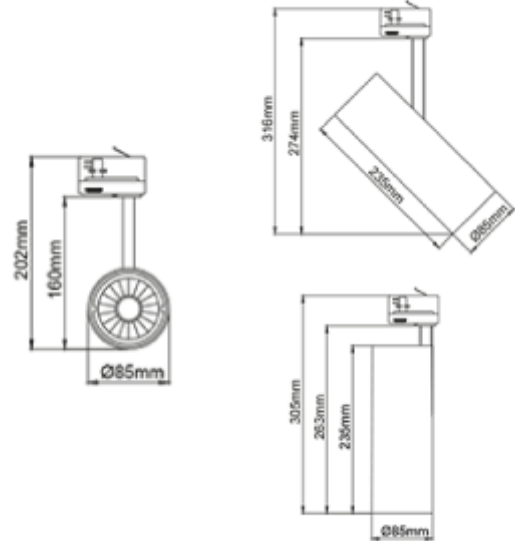

PRODUCT SHEET

Silindir Maxi

Art. no: 1005-6-20-3-ddd

Lighting Solutions

Silindir Maxi

Silindir Maxi is the most powerful spotlight in the Silindir-series. With 28W, high light output and CRI it is very suitable for stores and showrooms. The spotlight can be adjusted in all angles to meet every need. Tilttable 90° and 350° rotatable around its own axis. L305mm - Ø85mm

SPECIFICATIONS

Lightsource Type:	LED (built in)
System Power [W]:	28W
CCT (Color Temperature):	3000K
CRI / Ra:	90
Lumen Output:	2773lm
Lumen LED (tc=25):	3400lm
Beam Angle:	20
Lens (Diffuser):	Clear
Dimming:	DALI
System Voltage [V]:	230V 50Hz
Connection:	Track 3-Circuit+dim
Mounting:	Track, Ceiling
Lifetime [h]:	L80B10: 60 000h
UGR (<=):	11
Lumen/W:	99lm/W
MacAdam (SDCM):	3
Color:	White
Height [mm]:	305mm
Width [mm]:	85mm
Weight [kg]:	1,3kg