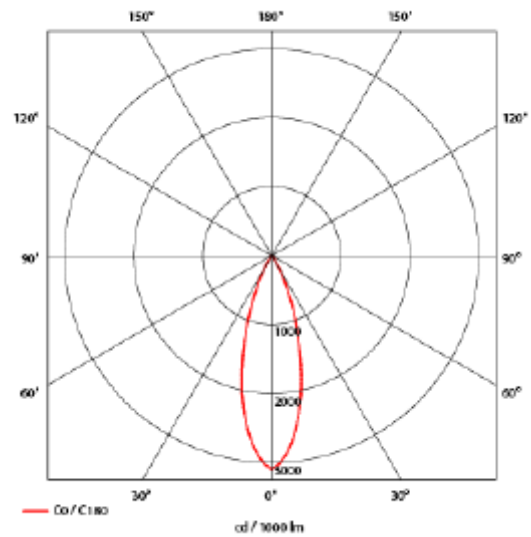

PRODUCT SHEET

Silindir Maxi

Art. no: 1005-6-30-2

Lighting Solutions

Silindir Maxi

SPECIFICATIONS

Lightsource Type:	LED (built in)
System Power [W]:	28W
CCT (Color Temperature):	3000K
CRI / Ra:	90
Lumen Output:	2836lm
Lumen LED (tc=25):	3400lm
Beam Angle:	30
Lens (Diffuser):	Clear
Dimming:	None
System Voltage [V]:	230V 50Hz
Connection:	Track 3-Circuit
Mounting:	Track, Ceiling
Lifetime [h]:	L80B10: 60 000h
UGR (<=):	13
Lumen/W:	101lm/W
MacAdam (SDCM):	3
Color:	Black
Height [mm]:	305mm
Width [mm]:	85mm
Weight [kg]:	1,3kg

Silindir Maxi is the most powerful spotlight in the Silindir-series. With 28W, high light output and CRI it is very suitable for stores and showrooms. The spotlight can be adjusted in all angles to meet every need. Tiltable 90° and 350° rotatable around its own axis. L305mm - Ø85mm