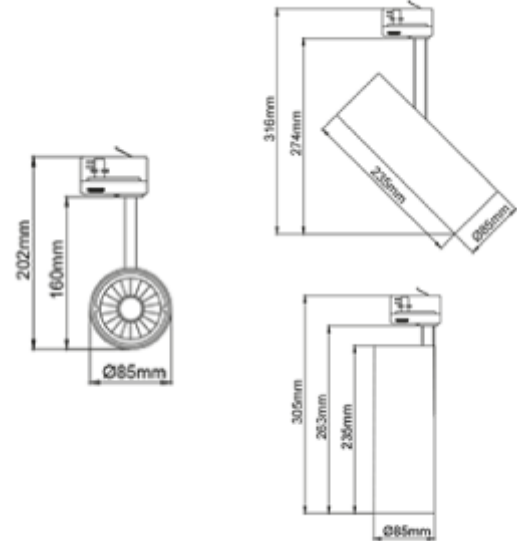

PRODUCT SHEET

Silindir Maxi

Art. no: 1005-6-30-2

Lighting Solutions

Silindir Maxi

SPECIFICATIONS

Lightsource Type:	LED (built in)
System Power [W]:	28W
CCT (Color Temperature):	3000K
CRI / Ra:	90
Lumen Output:	2836lm
Lumen LED (tc=25):	3400lm
Beam Angle:	30
Lens (Diffuser):	Clear
Dimming:	None
System Voltage [V]:	230V 50Hz
Connection:	Track 3-Circuit
Mounting:	Track, Ceiling
Lifetime [h]:	L80B10: 60 000h
UGR (<=):	13
Lumen/W:	101lm/W
MacAdam (SDCM):	3
Color:	Black
Height [mm]:	305mm
Width [mm]:	85mm
Weight [kg]:	1,3kg

Silindir Maxi is the most powerful spotlight in the Silindir-series. With 28W, high light output and CRI it is very suitable for stores and showrooms. The spotlight can be adjusted in all angles to meet every need. Tiltable 90° and 350° rotatable around its own axis. L305mm - Ø85mm