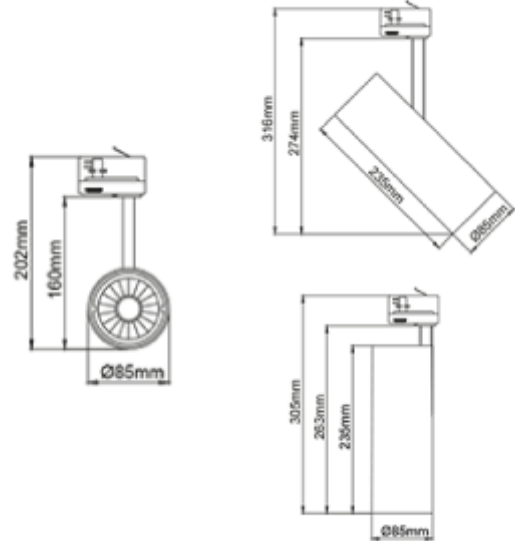

## PRODUCT SHEET

Silindir Maxi

Art. no: 1005-7-20-2-ddd

Lighting Solutions

# Silindir Maxi

Silindir Maxi is the most powerful spotlight in the Silindir-series. With 28W, high light output and CRI it is very suitable for stores and showrooms. The spotlight can be adjusted in all angles to meet every need. Tilttable 90° and 350° rotatable around its own axis. L305mm - Ø85mm

### SPECIFICATIONS

Lightsource Type:	LED (built in)
System Power [W]:	27W
CCT (Color Temperature):	3000K
CRI / Ra:	90
Lumen LED (tc=25):	3550lm
Beam Angle:	20°
Lens (Diffuser):	Clear
Dimming:	DALI
System Voltage [V]:	230V 50Hz
Connection:	Track 3-Circuit
Mounting:	Track, Ceiling
Lifetime [h]:	L80B10: 60 000h
MacAdam (SDCM):	3
Color:	Black
Height [mm]:	305mm
Width [mm]:	85mm
Weight [kg]:	1,3kg