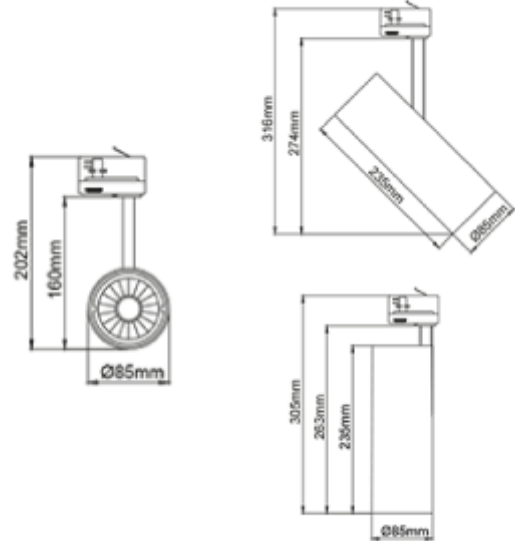

PRODUCT SHEET

Silindir Maxi

Art. no: 1005-7-20-3-ddd

Lighting Solutions

Silindir Maxi

Silindir Maxi is the most powerful spotlight in the Silindir-series. With 28W, high light output and CRI it is very suitable for stores and showrooms. The spotlight can be adjusted in all angles to meet every need. Tilttable 90° and 350° rotatable around its own axis. L305mm - Ø85mm

SPECIFICATIONS

Lightsource Type:	LED (built in)
System Power [W]:	27W
CCT (Color Temperature):	3000K
CRI / Ra:	90
Lumen LED (tc=25):	3550lm
Beam Angle:	20°
Lens (Diffuser):	Clear
Dimming:	DALI
System Voltage [V]:	230V 50Hz
Connection:	Track 3-Circuit
Mounting:	Track, Ceiling
Lifetime [h]:	L80B10: 60 000h
MacAdam (SDCM):	3
Color:	White
Height [mm]:	305mm
Width [mm]:	85mm
Weight [kg]:	1,3kg