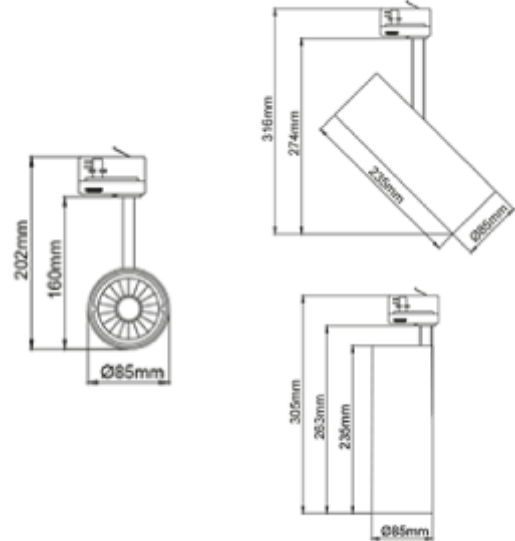

PRODUCT SHEET

Silindir Maxi

Art. no: 1005-7-40-2-ddd

Lighting Solutions

Silindir Maxi

Silindir Maxi is the most powerful spotlight in the Silindir-series. With 28W, high light output and CRI it is very suitable for stores and showrooms. The spotlight can be adjusted in all angles to meet every need. Tilttable 90° and 350° rotatable around its own axis. L305mm - Ø85mm

SPECIFICATIONS

Lightsource Type:	LED (built in)
System Power [W]:	27W
CCT (Color Temperature):	3000K
CRI / Ra:	90
Lumen LED (tc=25):	3550lm
Beam Angle:	40°
Lens (Diffuser):	Clear
Dimming:	DALI
System Voltage [V]:	230V 50Hz
Connection:	Track 3-Circuit+dim
Mounting:	Track, Ceiling
Lifetime [h]:	L80B10: 60 000h
MacAdam (SDCM):	3
Color:	White
Height [mm]:	305mm
Width [mm]:	85mm
Weight [kg]:	1,3kg