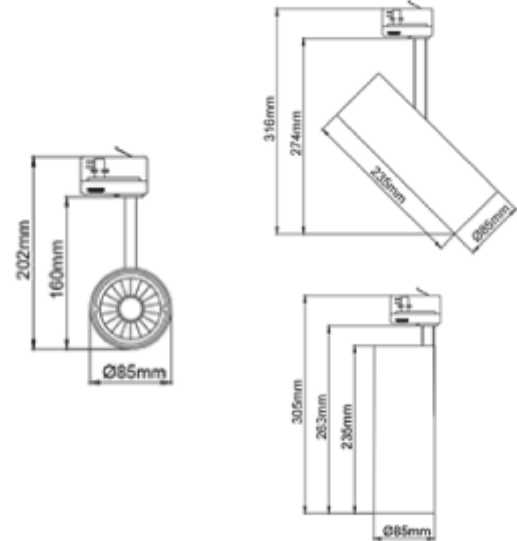

PRODUCT SHEET

Silindir Maxi

Art. no: 1005-7-40-3

Lighting Solutions

Silindir Maxi

Silindir Maxi is the most powerful spotlight in the Silindir-series. With 28W, high light output and CRI it is very suitable for stores and showrooms. The spotlight can be adjusted in all angles to meet every need. Tilttable 90° and 350° rotatable around its own axis. L305mm - Ø85mm

SPECIFICATIONS

Lightsource Type:	LED (built in)
System Power [W]:	27W
CCT (Color Temperature):	3000K
CRI / Ra:	90
Lumen LED (tc=25):	3550lm
Beam Angle:	40°
Lens (Diffuser):	Clear
Dimming:	None
System Voltage [V]:	230V 50Hz
Connection:	Track 3-Circuit
Mounting:	Track, Ceiling
Lifetime [h]:	L80B10: 60 000h
MacAdam (SDCM):	3
Color:	White
Height [mm]:	305mm
Width [mm]:	85mm
Weight [kg]:	1,3kg