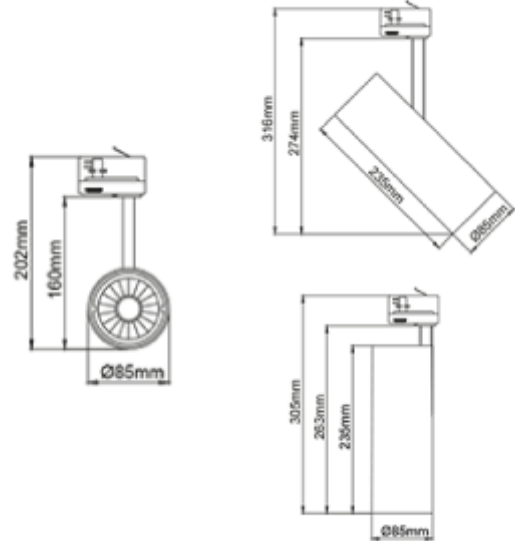

PRODUCT SHEET

Silindir Maxi

Art. no: 1006-7-15-2

Lighting Solutions

Silindir Maxi

Silindir Maxi is the most powerful spotlight in the Silindir-series. With 28W, high light output and CRI it is very suitable for stores and showrooms. The spotlight can be adjusted in all angles to meet every need. Tilttable 90° and 350° rotatable around its own axis. L305mm - Ø85mm

SPECIFICATIONS

Lightsource Type:	LED (built in)
System Power [W]:	28W
CCT (Color Temperature):	Arctic White
CRI / Ra:	95
Lumen LED (tc=25):	3350lm
Beam Angle:	15°
Lens (Diffuser):	Clear
Dimming:	None
System Voltage [V]:	230V 50Hz
Connection:	Track 3-Circuit
Mounting:	Track, Ceiling
Lifetime [h]:	L80B10: 60 000h
MacAdam (SDCM):	3
Color:	Black
Height [mm]:	305mm
Width [mm]:	85mm
Weight [kg]:	1,3kg