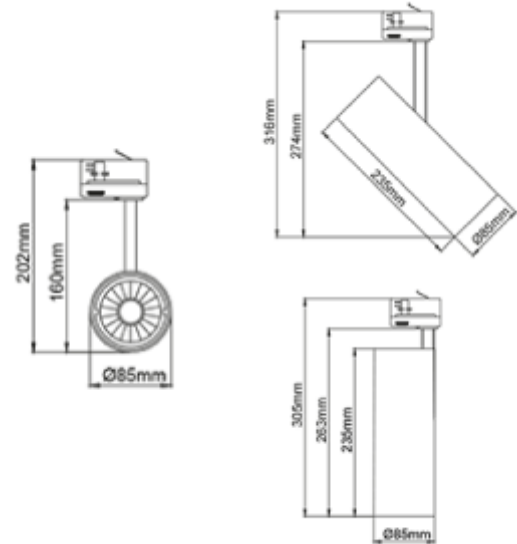

PRODUCT SHEET

Silindir Maxi

Art. no: 1006-7-30-2

Lighting Solutions

Silindir Maxi

Silindir Maxi is the most powerful spotlight in the Silindir-series. With 28W, high light output and CRI it is very suitable for stores and showrooms. The spotlight can be adjusted in all angles to meet every need. Tilttable 90° and 350° rotatable around its own axis. L305mm - Ø85mm

SPECIFICATIONS

Lightsource Type:	LED (built in)
System Power [W]:	28W
CCT (Color Temperature):	Arctic White
CRI / Ra:	95
Lumen LED (tc=25):	3350lm
Beam Angle:	30°
Lens (Diffuser):	Clear
Dimming:	None
System Voltage [V]:	230V 50Hz
Connection:	Track 3-Circuit
Mounting:	Track, Ceiling
Lifetime [h]:	L80B10: 60 000h
MacAdam (SDCM):	3
Color:	Black
Height [mm]:	305mm
Width [mm]:	85mm
Weight [kg]:	1,3kg