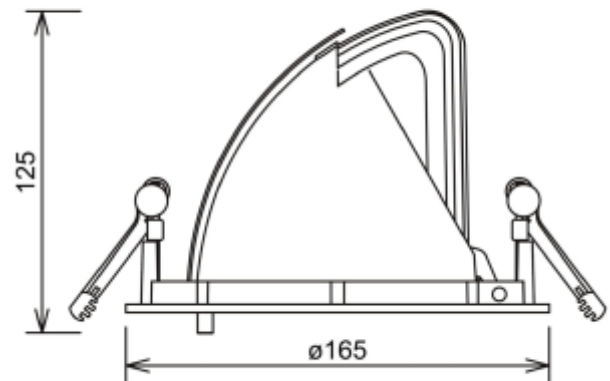

PRODUCT SHEET

Zeta Mini

Art. no: 1008-30-1

NORLUX®

Lighting Solutions

Zeta Mini

155mm

SPECIFICATIONS

Lightsource Type:	LED (built in)
System Power [W]:	28W
CCT (Color Temperature):	3000K
CRI / Ra:	90
Lumen LED (tc=25):	3350lm
Beam Angle:	30°
Lens (Diffuser):	Clear
Dimming:	None
System Voltage [V]:	230V 50Hz
Connection:	18i3 Quick connection
Mounting:	Recessed, Ceiling
Cut-out [mm]:	Ø155mm
MacAdam (SDCM):	3
Color:	Grey
Length [mm]:	165mm
Height [mm]:	125mm
Width [mm]:	165mm
Weight [kg]:	0,95kg
To be recessed in insulation:	No

Zeta Mini is a small flexible LED downlight replacing the well-known Zebra mini, offering the same great quality and adjustment possibilities. The Zeta mini is supplied with 18i3 cable connector and can be delivered with a variety of connection options. The down light is available in three different colors.