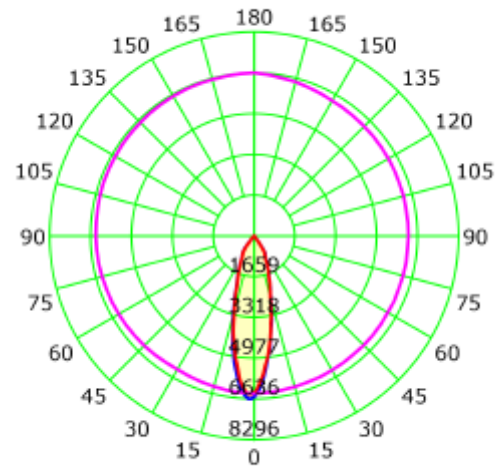

PRODUCT SHEET

Zeta Mini

Art. no: 1008-30-1

NORLUX®

Lighting Solutions

Zeta Mini

155mm

SPECIFICATIONS

Lightsource Type:	LED (built in)
System Power [W]:	28W
CCT (Color Temperature):	3000K
CRI / Ra:	90
Lumen LED (tc=25):	3350lm
Beam Angle:	30°
Lens (Diffuser):	Clear
Dimming:	None
System Voltage [V]:	230V 50Hz
Connection:	18i3 Quick connection
Mounting:	Recessed, Ceiling
Cut-out [mm]:	Ø155mm
MacAdam (SDCM):	3
Color:	Grey
Length [mm]:	165mm
Height [mm]:	125mm
Width [mm]:	165mm
Weight [kg]:	0,95kg
To be recessed in insulation:	No

Zeta Mini is a small flexible LED downlight replacing the well-known Zebra mini, offering the same great quality and adjustment possibilities. The Zeta mini is supplied with 18i3 cable connector and can be delivered with a variety of connection options. The down light is available in three different colors.