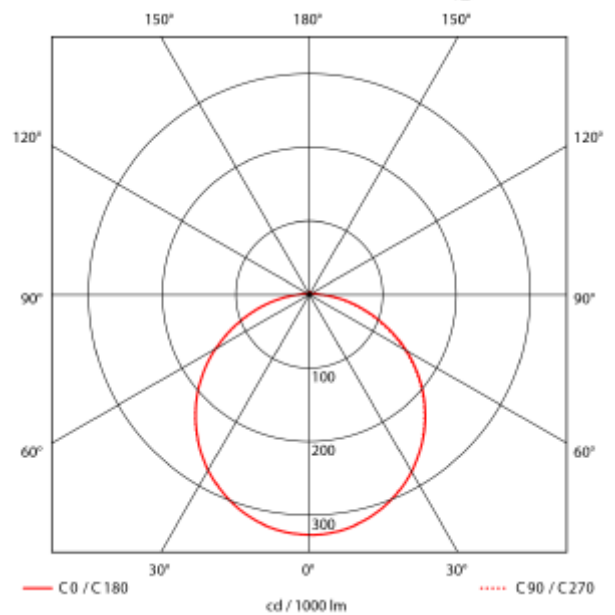

PRODUCT SHEET

Yil

Art. no: 10100-2-01-7

Lighting Solutions

Yil

SPECIFICATIONS

System Power [W]:	10/15W
CCT (Color Temperature):	3/4/5700
CRI / Ra:	80
Lumen Output:	1700lm
Lumen LED (tc=25):	1750lm
Beam Angle:	120°
Lens (Diffuser):	PC Opal
Dimming:	None
System Voltage [V]:	230V 50Hz
Connection:	QuickConnect
Mounting:	Wall, Ceiling
Lifetime [h]:	L80B10: 100 000h
Lumen/W:	113lm/W
MacAdam (SDCM):	3
Color:	Dark Grey
Height [mm]:	63mm
Width [mm]:	300mm
Weight [kg]:	2,04kg