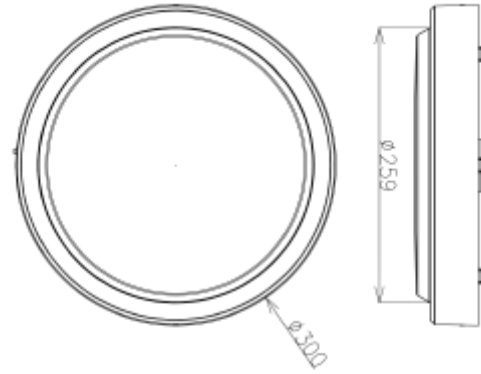

PRODUCT SHEET

Yil

Art. no: 10100-2-01-7

Lighting Solutions

Yil

SPECIFICATIONS

System Power [W]:	10/15W
CCT (Color Temperature):	3/4/5700
CRI / Ra:	80
Lumen Output:	1700lm
Lumen LED (tc=25):	1750lm
Beam Angle:	120°
Lens (Diffuser):	PC Opal
Dimming:	None
System Voltage [V]:	230V 50Hz
Connection:	QuickConnect
Mounting:	Wall, Ceiling
Lifetime [h]:	L80B10: 100 000h
Lumen/W:	113lm/W
MacAdam (SDCM):	3
Color:	Dark Grey
Height [mm]:	63mm
Width [mm]:	300mm
Weight [kg]:	2,04kg