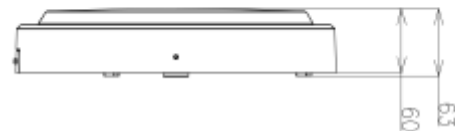

PRODUCT SHEET

Yil

Art. no: 10100-2-01-7

Lighting Solutions

Yil

SPECIFICATIONS

System Power [W]:	10/15W
CCT (Color Temperature):	3/4/5700
CRI / Ra:	80
Lumen Output:	1700lm
Lumen LED (tc=25):	1750lm
Beam Angle:	120°
Lens (Diffuser):	PC Opal
Dimming:	None
System Voltage [V]:	230V 50Hz
Connection:	QuickConnect
Mounting:	Wall, Ceiling
Lifetime [h]:	L80B10: 100 000h
Lumen/W:	113lm/W
MacAdam (SDCM):	3
Color:	Dark Grey
Height [mm]:	63mm
Width [mm]:	300mm
Weight [kg]:	2,04kg