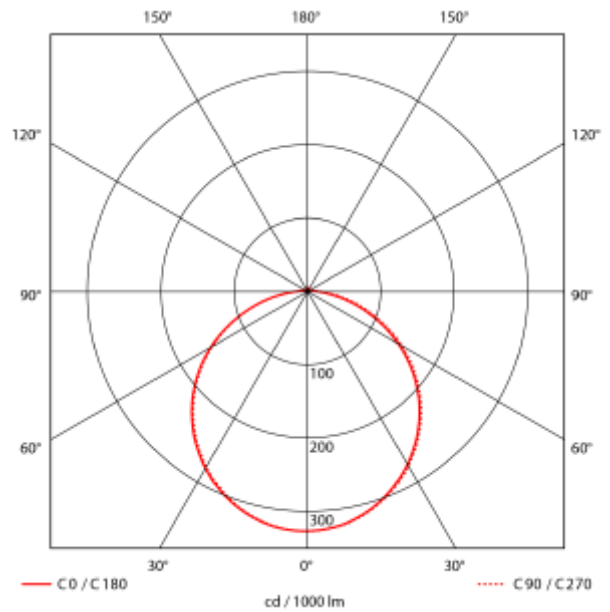

### SPECIFICATIONS

System Power [W]:	20/25W
CCT (Color Temperature):	3/4/5700
CRI / Ra:	80
Lumen Output:	2740lm
Lumen LED (tc=25):	2900lm
Beam Angle:	120°
Lens (Diffuser):	PC Opal
Dimming:	DALI2
System Voltage [V]:	230V 50Hz
Connection:	QuickConnect
Mounting:	Wall, Ceiling
Lifetime [h]:	L80B10: 100 000h
Lumen/W:	110lm/W
MacAdam (SDCM):	3
Color:	Black
Height [mm]:	63mm
Width [mm]:	300mm
Weight [kg]:	2,04kg