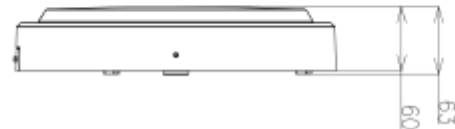

### SPECIFICATIONS

System Power [W]:	20/25W
CCT (Color Temperature):	3/4/5700
CRI / Ra:	80
Lumen Output:	2740lm
Lumen LED (tc=25):	2900lm
Beam Angle:	120°
Lens (Diffuser):	PC Opal
Dimming:	DALI2
System Voltage [V]:	230V 50Hz
Connection:	QuickConnect
Mounting:	Wall, Ceiling
Lifetime [h]:	L80B10: 100 000h
Lumen/W:	110lm/W
MacAdam (SDCM):	3
Color:	Black
Height [mm]:	63mm
Width [mm]:	300mm
Weight [kg]:	2,04kg