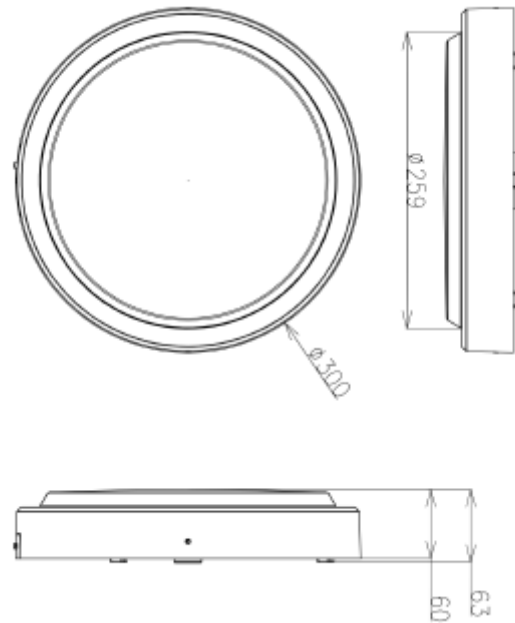

FDV SPEC SHEET

Yil

Art. no: 10102-2-01-5-ddd

Lighting Solutions

Yil

Art. no: 10102-2-01-5-ddd

LIGHT TECHNICAL

Lumen LED (tc=25):	2700
Beam Angle:	120°
CCT (Color Temperature):	3/4/5700
CRI / Ra:	90
Color Code:	930/940/957
Lens (Diffuser):	PC Opal

ELECTRICAL DATA

Dimming:	DALI2
System Power [W]:	20/25
System Voltage [V]:	230V 50Hz
Protection Class:	1

MOUNTING / CONNECTION

Connection:	QuickConnect
Mounting:	Wall, Ceiling

PRODUCT

Ingress Protection:	IP65
Impact Protection:	IK10
Operating Temperature [°C]:	-20 - 45
Lifetime [h]:	L80B10: 100 000
Color:	Dark Grey
Housing Material :	Aluminium