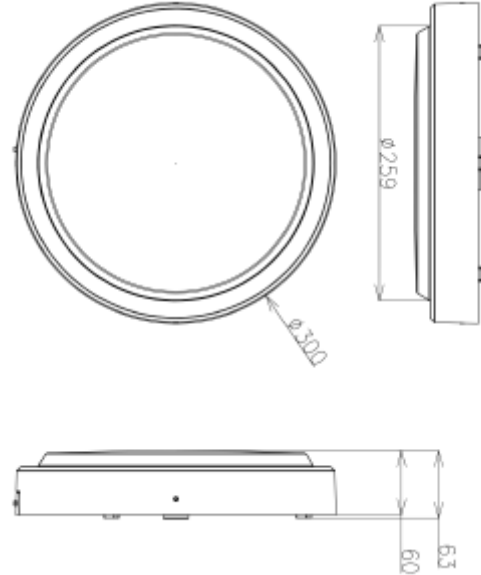

PRODUCT SHEET

Yil

Art. no: 10102-2-01-5-ddd

Lighting Solutions

Yil

SPECIFICATIONS

System Power [W]:	20/25W
CCT (Color Temperature):	3/4/5700
CRI / Ra:	90
Lumen LED (tc=25):	2700lm
Beam Angle:	120°
Lens (Diffuser):	PC Opal
Dimming:	DALI2
System Voltage [V]:	230V 50Hz
Connection:	QuickConnect
Mounting:	Wall, Ceiling
Lifetime [h]:	L80B10: 100 000h
Color:	Dark Grey