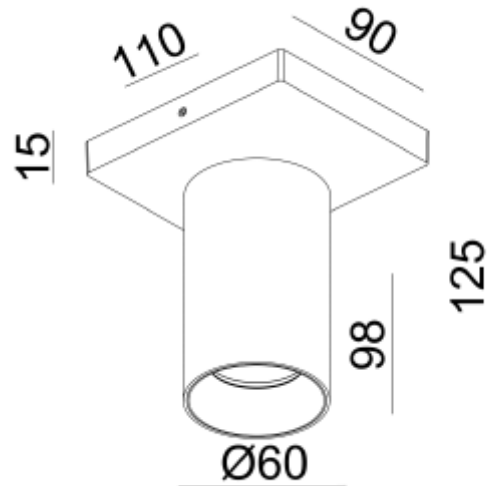

PRODUCT SHEET

Tania Mini S1 GU10 max 7,5W led WH

Art. no: 101081-3

Lighting Solutions

Tania Mini S1 GU10 max 7,5W led WH

Small spotlight in modern and contemporary design for surface mounting. Delivered in both black and white version. Gold front ring can be purchased separately.

SPECIFICATIONS

Lightsource Type:	Lightsource not included
Max. Power [W]:	1x7,5
Socket / Cap-Base:	GU10
Dimming:	Light bulb dependent
System Voltage [V]:	230V 50Hz
Connection:	Terminal
Mounting:	Surface, Ceiling
Color:	White
Length [mm]:	110mm
Height [mm]:	125mm
Width [mm]:	90mm