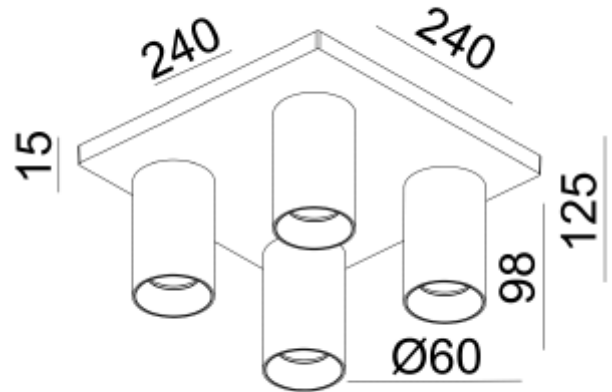

## PRODUCT SHEET

Tania Mini S4 4xGU10 max 7,5W led WH

Art. no: 101084-3

*Lighting Solutions*

# Tania Mini S4 4xGU10 max 7,5W led WH

Tania Mini S4 is a small quadruple spotlight modern and contemporary design for surface mounting. GU10 light source not included. Gold front ring can be purchased separately.

### SPECIFICATIONS

Lightsource Type:	Lightsource not included
Max. Power [W]:	4x7,5
Socket / Cap-Base:	GU10
Dimming:	Light bulb dependent
System Voltage [V]:	230V 50Hz
Connection:	Terminal
Mounting:	Surface, Ceiling
Color:	White
Length [mm]:	240mm
Height [mm]:	125mm
Width [mm]:	240mm