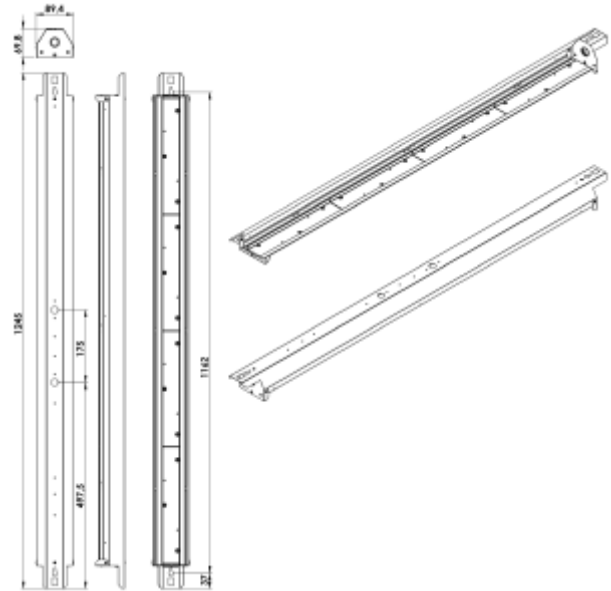

## PRODUCT SHEET

Bladeline Z

Art. no: 101136-00-1-ddd

### SPECIFICATIONS

Lightsource Type:	LED (built in)
System Power [W]:	42W
CCT (Color Temperature):	4000K
CRI / Ra:	80
Lumen Output:	7554lm
Lumen LED (tc=25):	7800lm
Beam Angle:	Medium
Dimming:	DALI2
System Voltage [V]:	230V 50Hz
Connection:	QuickConnect
Mounting:	Surface, Ceiling
Lifetime [h]:	L80B50: 100 000h
Lumen/W:	179lm/W
UGR (<=):	18
MacAdam (SDCM):	3
Through-wiring (mm2):	5x2,5
Color:	Aluminium
Length [mm]:	1245mm
Height [mm]:	70mm
Width [mm]:	90mm
Weight [kg]:	3,4kg

Bladeline Z is a highly efficient LED luminaire with up to 179lm/w. Due to fact that it may be installed surface mounted on the ceiling or on electrical tracks makes it highly flexible. Can be opened without using tools and it has the electric connectors on quick fit clamps. The Bladeline Z is made from galvanized steel with medium or wide beam (75° and 90°) optic in 42W or 75W versions.