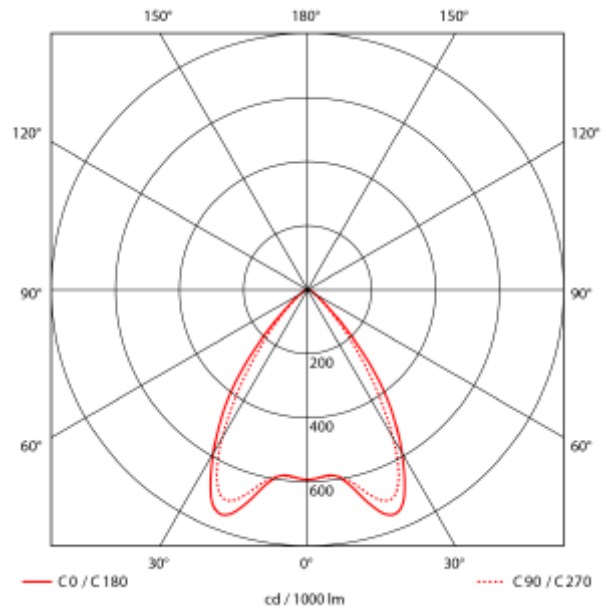

### SPECIFICATIONS

Lightsource Type:	LED (built in)
System Power [W]:	42W
CCT (Color Temperature):	4000K
CRI / Ra:	80
Lumen Output:	7554lm
Lumen LED (tc=25):	7800lm
Beam Angle:	Medium
Dimming:	DALI2
System Voltage [V]:	230V 50Hz
Connection:	QuickConnect
Mounting:	Surface, Ceiling
Lifetime [h]:	L80B50: 100 000h
Lumen/W:	179lm/W
UGR (<=):	18
MacAdam (SDCM):	3
Through-wiring (mm2):	5x2,5
Color:	Aluminium
Length [mm]:	1245mm
Height [mm]:	70mm
Width [mm]:	90mm
Weight [kg]:	3,4kg

Bladeline Z is a highly efficient LED luminaire with up to 179lm/w. Due to fact that it may be installed surface mounted on the ceiling or on electrical tracks makes it highly flexible. Can be opened without using tools and it has the electric connectors on quick fit clamps. The Bladeline Z is made from galvanized steel with medium or wide beam (75° and 90°) optic in 42W or 75W versions.