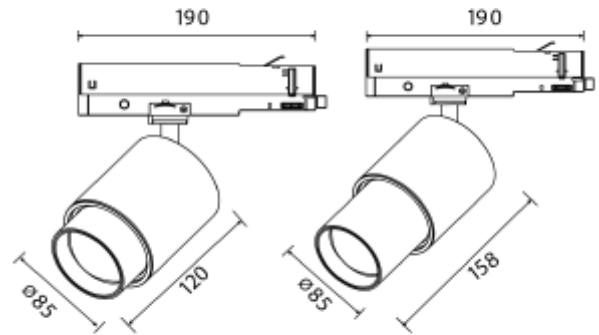

PRODUCT SHEET

Zoom Spotlight

Art. no: 101140-660-2

Lighting Solutions

Zoom Spotlight

The unique zoom patent makes it possible to vary the beam angle between 6 and 60 degrees making this model highly versatile. The Zoom is available in both black and white versions and is made from robust die-cast aluminum.

SPECIFICATIONS

Lightsource Type:	LED (built in)
System Power [W]:	20W
CCT (Color Temperature):	3000K
CRI / Ra:	80
Lumen LED (tc=25):	950lm
Beam Angle:	6-60
Lens (Diffuser):	Clear
Dimming:	None
System Voltage [V]:	230V 50Hz
Connection:	Track 3-Circuit
Mounting:	Track
Lifetime [h]:	L80B10: 55 000h
MacAdam (SDCM):	3
Color:	Black
Length [mm]:	158mm
Diameter [mm]:	85mm
Weight [kg]:	1kg