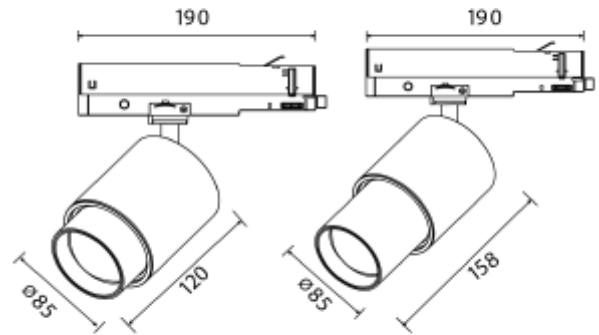

PRODUCT SHEET

Zoom Spotlight

Art. no: 101141-660-2-ddd

Lighting Solutions

Zoom Spotlight

The unique zoom patent makes it possible to vary the beam angle between 6 and 60 degrees making this model highly versatile. The Zoom is available in both black and white versions and is made from robust die-cast aluminum.

SPECIFICATIONS

Lightsource Type:	LED (built in)
System Power [W]:	20W
CCT (Color Temperature):	2700K
CRI / Ra:	90
Lumen LED (tc=25):	1750lm
Beam Angle:	6-60
Lens (Diffuser):	Clear
Dimming:	DALI2
Flickerfree:	Yes
System Voltage [V]:	230V 50Hz
Connection:	Track 3-Circuit+dim
Mounting:	Track
Lifetime [h]:	L80B10: 55 000h
MacAdam (SDCM):	3
Color:	Black
Length [mm]:	158mm
Diameter [mm]:	85mm
Weight [kg]:	1kg