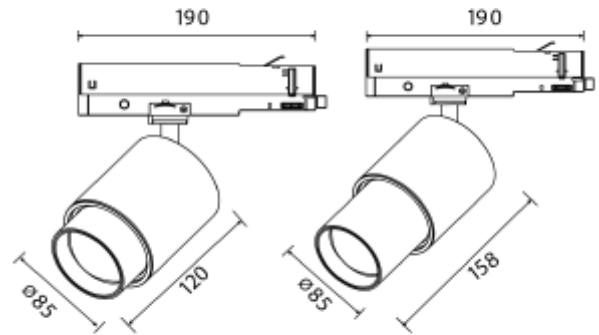

PRODUCT SHEET

Zoom Spotlight

Art. no: 101141-660-2-p

Lighting Solutions

Zoom Spotlight

The unique zoom patent makes it possible to vary the beam angle between 6 and 60 degrees making this model highly versatile. The Zoom is available in both black and white versions and is made from robust die-cast aluminum.

SPECIFICATIONS

Lightsource Type:	LED (built in)
System Power [W]:	20W
CCT (Color Temperature):	2700K
CRI / Ra:	90
Lumen LED (tc=25):	1750lm
Beam Angle:	6-60
Lens (Diffuser):	Clear
Dimming:	Phase-Cut
Flickerfree:	Yes
System Voltage [V]:	230V 50Hz
Connection:	Track 3-Circuit
Mounting:	Track
Lifetime [h]:	L80B10: 55 000h
MacAdam (SDCM):	3
Color:	Black
Length [mm]:	158mm
Diameter [mm]:	85mm
Weight [kg]:	1kg