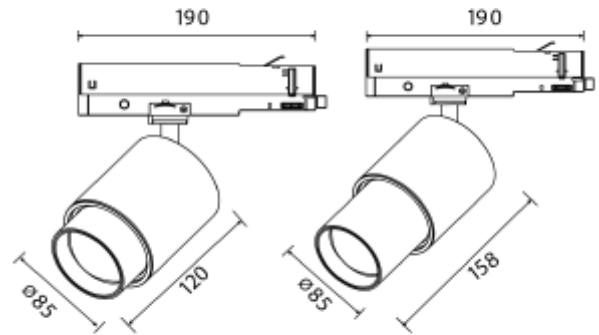

PRODUCT SHEET

Zoom Spotlight

Art. no: 101141-660-3-ddd

Lighting Solutions

Zoom Spotlight

The unique zoom patent makes it possible to vary the beam angle between 6 and 60 degrees making this model highly versatile. The Zoom is available in both black and white versions and is made from robust die-cast aluminum.

SPECIFICATIONS

Lightsource Type:	LED (built in)
System Power [W]:	20W
CCT (Color Temperature):	2700K
CRI / Ra:	90
Lumen LED (tc=25):	1750lm
Beam Angle:	6-60
Lens (Diffuser):	Clear
Dimming:	DALI2
Flickerfree:	Yes
System Voltage [V]:	230V 50Hz
Connection:	Track 3-Circuit+dim
Mounting:	Track
Lifetime [h]:	L80B10: 55 000h
MacAdam (SDCM):	3
Color:	White
Length [mm]:	158mm
Diameter [mm]:	85mm
Weight [kg]:	1kg