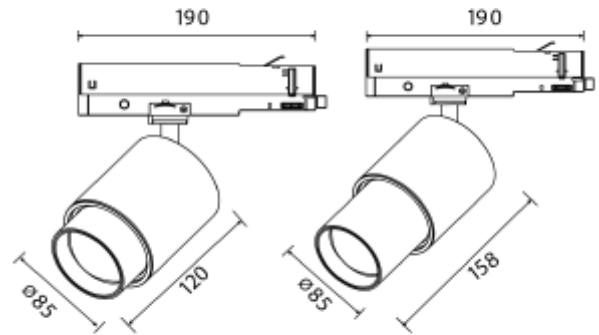

PRODUCT SHEET

Zoom Spotlight

Art. no: 101141-660-3-p

Lighting Solutions

Zoom Spotlight

The unique zoom patent makes it possible to vary the beam angle between 6 and 60 degrees making this model highly versatile. The Zoom is available in both black and white versions and is made from robust die-cast aluminum.

SPECIFICATIONS

Lightsource Type:	LED (built in)
System Power [W]:	20W
CCT (Color Temperature):	2700K
CRI / Ra:	90
Lumen LED (tc=25):	1750lm
Beam Angle:	6-60
Lens (Diffuser):	Clear
Dimming:	Phase-Cut
Flickerfree:	Yes
System Voltage [V]:	230V 50Hz
Connection:	Track 3-Circuit
Mounting:	Track
Lifetime [h]:	L80B10: 55 000h
MacAdam (SDCM):	3
Color:	White
Length [mm]:	158mm
Diameter [mm]:	85mm
Weight [kg]:	1kg