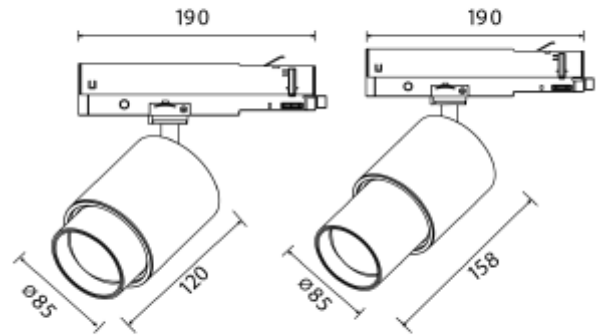

## PRODUCT SHEET

Zoom Spotlight

Art. no: 101142-660-2-ddd

Lighting Solutions

# Zoom Spotlight

The unique zoom patent makes it possible to vary the beam angle between 6 and 60 degrees making this model highly versatile. The Zoom is available in both black and white versions and is made from robust die-cast aluminum.

### SPECIFICATIONS

Lightsource Type:	LED (built in)
System Power [W]:	20W
CCT (Color Temperature):	3000K
CRI / Ra:	90
Lumen LED (tc=25):	1850lm
Beam Angle:	6-60
Lens (Diffuser):	Clear
Dimming:	DALI2
Flickerfree:	Yes
System Voltage [V]:	230V 50Hz
Connection:	Track 3-Circuit+dim
Mounting:	Track
Lifetime [h]:	L80B10: 55 000h
MacAdam (SDCM):	3
Color:	Black
Length [mm]:	158mm
Diameter [mm]:	85mm
Weight [kg]:	1kg