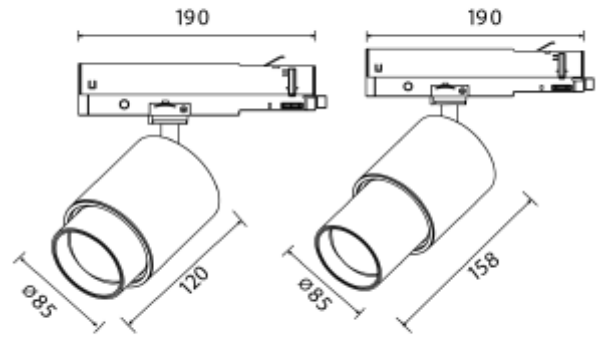

PRODUCT SHEET

Zoom Spotlight

Art. no: 101142-660-3-ddd

Lighting Solutions

Zoom Spotlight

The unique zoom patent makes it possible to vary the beam angle between 6 and 60 degrees making this model highly versatile. The Zoom is available in both black and white versions and is made from robust die-cast aluminum.

SPECIFICATIONS

Lightsource Type:	LED (built in)
System Power [W]:	20W
CCT (Color Temperature):	3000K
CRI / Ra:	90
Lumen LED (tc=25):	1850lm
Beam Angle:	6-60
Lens (Diffuser):	Clear
Dimming:	DALI2
Flickerfree:	Yes
System Voltage [V]:	230V 50Hz
Connection:	Track 3-Circuit+dim
Mounting:	Track
Lifetime [h]:	L80B10: 55 000h
MacAdam (SDCM):	3
Color:	White
Length [mm]:	158mm
Diameter [mm]:	85mm
Weight [kg]:	1kg