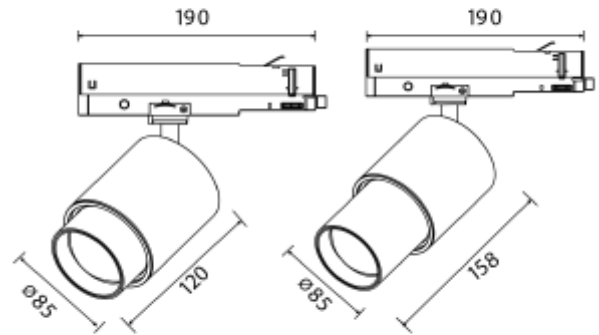

## PRODUCT SHEET

Zoom Spotlight

Art. no: 101142-660-3-p

Lighting Solutions

# Zoom Spotlight

The unique zoom patent makes it possible to vary the beam angle between 6 and 60 degrees making this model highly versatile. The Zoom is available in both black and white versions and is made from robust die-cast aluminum.

### SPECIFICATIONS

Lightsource Type:	LED (built in)
System Power [W]:	20W
CCT (Color Temperature):	3000K
CRI / Ra:	90
Lumen LED (tc=25):	1850lm
Beam Angle:	6-60
Lens (Diffuser):	Clear
Dimming:	Phase-Cut
Flickerfree:	Yes
System Voltage [V]:	230V 50Hz
Connection:	Track 3-Circuit
Mounting:	Track
Lifetime [h]:	L80B10: 55 000h
MacAdam (SDCM):	3
Color:	White
Length [mm]:	158mm
Diameter [mm]:	85mm
Weight [kg]:	1kg