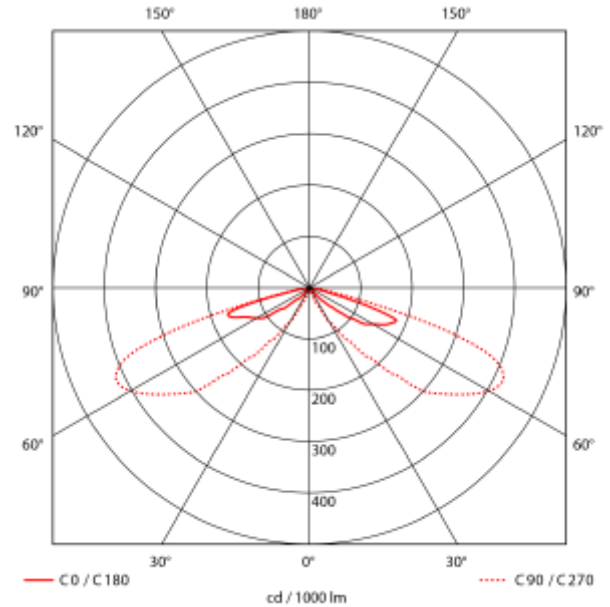

PRODUCT SHEET

Arke Bollard

Art. no: 101150-01-10-900-1

Lighting Solutions

Arke Bollard

Arke Bollard is an innovative bollard with IP66 and IK10 class. With its architectural design and high luminous efficacy it meets the demand of use in many different areas. Delivered in 3000K and 4000K in two different height, 500mm and 900mm. Visor are available as accessory.

SPECIFICATIONS	
Lightsource Type:	LED (built in)
System Power [W]:	10W
CCT (Color Temperature):	3000K
CRI / Ra:	80
Lumen Output:	865lm
Lumen LED (tc=25):	890lm
Lens (Diffuser):	Clear
Dimming:	None
System Voltage [V]:	230V 50Hz
Connection:	QuickConnect
Mounting:	Bollard
Lifetime [h]:	L80B10: 100 000h
Lumen/W:	86lm/W
Color:	Grey
Height [mm]:	900mm
Width [mm]:	165mm
Weight [kg]:	7kg