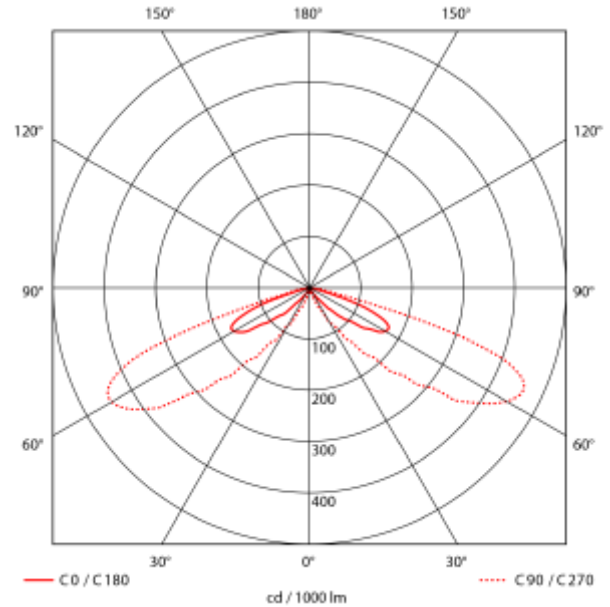

PRODUCT SHEET

Arke Bollard

Art. no: 101150-01-20-500-1

Lighting Solutions

Arke Bollard

Arke Bollard is an innovative bollard with IP66 and IK10 class. With its architectural design and high luminous efficacy it meets the demand of use in many different areas. Delivered in 3000K and 4000K in two different height, 500mm and 900mm. Visor are available as accessory.

SPECIFICATIONS

Lightsource Type:	LED (built in)
System Power [W]:	20W
CCT (Color Temperature):	3000K
CRI / Ra:	80
Lumen Output:	1669lm
Lumen LED (tc=25):	1800lm
Lens (Diffuser):	Clear
Dimming:	None
System Voltage [V]:	230V 50Hz
Connection:	QuickConnect
Mounting:	Bollard
Lifetime [h]:	L80B10: 100 000h
Lumen/W:	83lm/W
Color:	Grey
Height [mm]:	500mm
Width [mm]:	165mm
Weight [kg]:	5,5kg