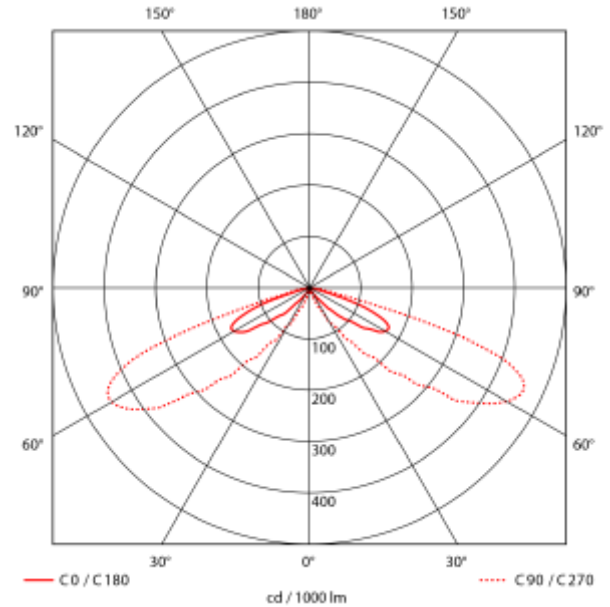

# Arke Bollard

Arke Bollard is an innovative bollard with IP66 and IK10 class. With its architectural design and high luminous efficacy it meets the demand of use in many different areas. Delivered in 3000K and 4000K in two different height, 500mm and 900mm. Visor are available as accessory.

### SPECIFICATIONS

Lightsource Type:	LED (built in)
System Power [W]:	20W
CCT (Color Temperature):	4000K
CRI / Ra:	80
Lumen Output:	1754lm
Lumen LED (tc=25):	1900lm
Lens (Diffuser):	Clear
Dimming:	None
System Voltage [V]:	230V 50Hz
Connection:	QuickConnect
Mounting:	Bollard
Lifetime [h]:	L80B10: 100 000h
Lumen/W:	88lm/W
Color:	Grey
Height [mm]:	500mm
Width [mm]:	165mm
Weight [kg]:	5,5kg