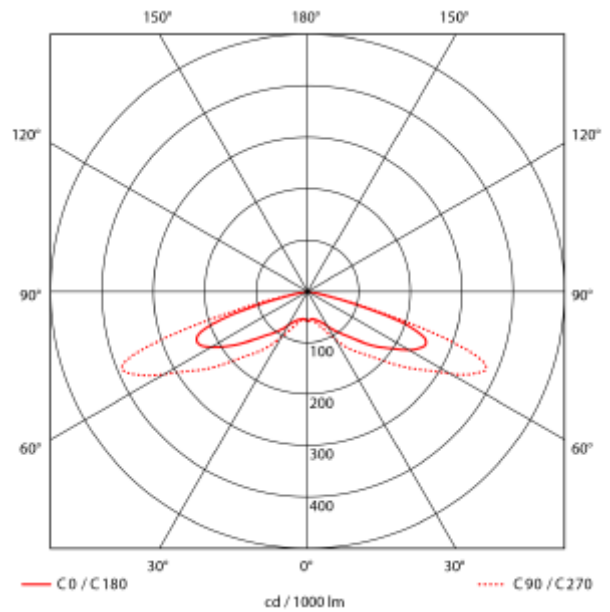

PRODUCT SHEET

Theros

Art. no: 101190-01-1

Lighting Solutions

Theros

SPECIFICATIONS

System Power [W]:	31W
CCT (Color Temperature):	3000K
CRI / Ra:	80
Lumen Output:	3690lm
Lumen LED (tc=25):	3700lm
Dimming:	None
System Voltage [V]:	230V 50Hz
Connection:	Cable 5m
Mounting:	Mast
Lifetime [h]:	L80B10: 100 000h
Lumen/W:	119lm/W
Color:	Grey
Height [mm]:	526mm
Diameter [mm]:	450mm
Weight [kg]:	7,1kg