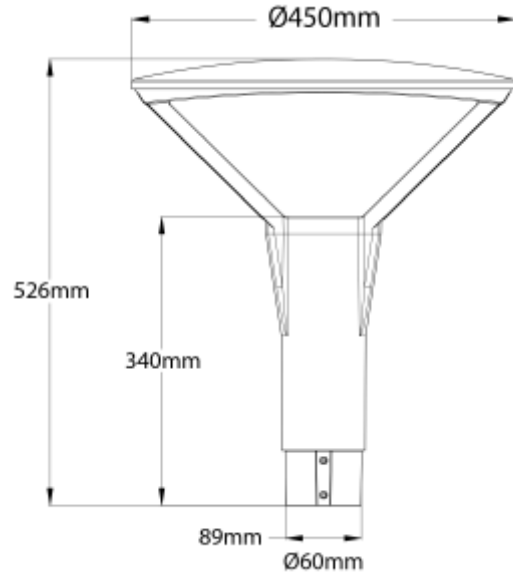

PRODUCT SHEET

Theros

Art. no: 101190-01-1

Lighting Solutions

Theros

SPECIFICATIONS

System Power [W]:	31W
CCT (Color Temperature):	3000K
CRI / Ra:	80
Lumen Output:	3690lm
Lumen LED (tc=25):	3700lm
Dimming:	None
System Voltage [V]:	230V 50Hz
Connection:	Cable 5m
Mounting:	Mast
Lifetime [h]:	L80B10: 100 000h
Lumen/W:	119lm/W
Color:	Grey
Height [mm]:	526mm
Diameter [mm]:	450mm
Weight [kg]:	7,1kg