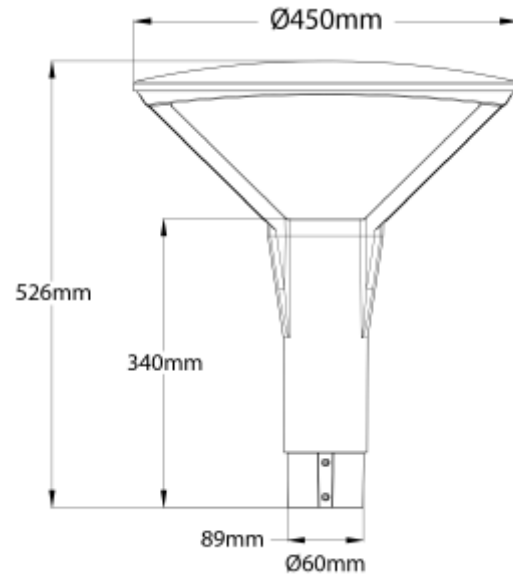

PRODUCT SHEET

Theros

Art. no: 101195-01-1

Lighting Solutions

Theros

SPECIFICATIONS

System Power [W]:	31W
CCT (Color Temperature):	4000K
CRI / Ra:	80
Lumen LED (tc=25):	3900lm
Dimming:	None
System Voltage [V]:	230V 50Hz
Connection:	Cable 5m
Mounting:	Mast
Lifetime [h]:	L80B10: 100 000h
Lumen/W:	125lm/W
MacAdam (SDCM):	3
Color:	Grey
Height [mm]:	526mm
Diameter [mm]:	450mm
Weight [kg]:	7,1kg