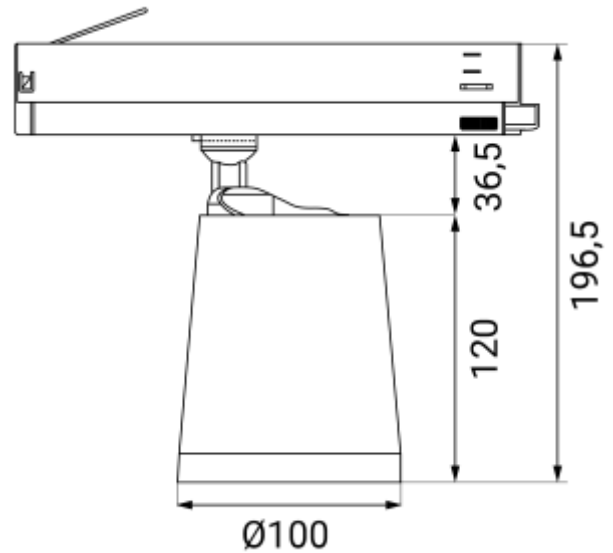

PRODUCT SHEET

Cone Spotlight

Art. no: 101200-40-3

Lighting Solutions

Cone Spotlight

Cone shaped spotlight with high lumen efficiency for use in 3-circuit track. Available in black and white color with 3000K and CRI 90.

SPECIFICATIONS

Lightsource Type:	LED (built in)
System Power [W]:	26W
CCT (Color Temperature):	3000K
CRI / Ra:	80
Lumen Output:	2776lm
Lumen LED (tc=25):	3800lm
Beam Angle:	40
Lens (Diffuser):	Clear
Dimming:	None
System Voltage [V]:	230V 50Hz
Connection:	Track 3-Circuit
Mounting:	Track, Ceiling
Lifetime [h]:	L80B10: 100 000h
Lumen/W:	107lm/W
Color:	White
Height [mm]:	196,5mm
Width [mm]:	100mm
Weight [kg]:	0,75kg