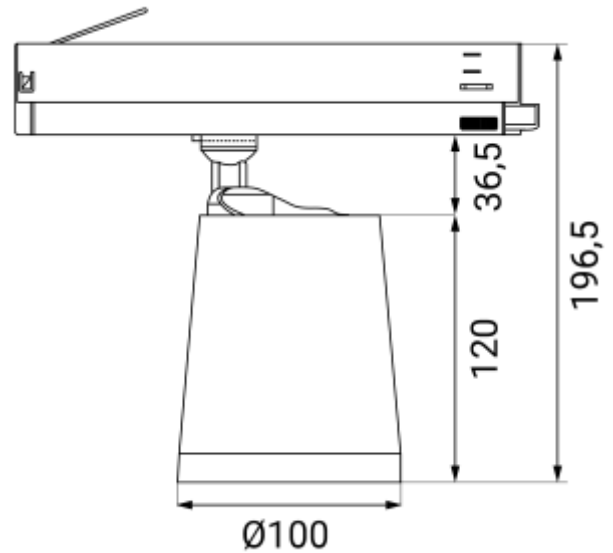

PRODUCT SHEET

Cone Spotlight

Art. no: 101203-20H-1

Lighting Solutions

Cone Spotlight

Cone shaped spotlight with high lumen efficiency for use in 3-circuit track. Available in black and white color with 3000K and CRI 90.

SPECIFICATIONS

Lightsource Type:	LED (built in)
System Power [W]:	26W
CCT (Color Temperature):	3000K
CRI / Ra:	90
Lumen LED (tc=25):	3200lm
Beam Angle:	20°
Lens (Diffuser):	honeycomb
Dimming:	None
System Voltage [V]:	230V 50Hz
Connection:	Track 3-Circuit
Mounting:	Track, Ceiling
Lifetime [h]:	L80B10: 100 000h
Color:	Grey
Height [mm]:	196,5mm
Width [mm]:	100mm
Weight [kg]:	0,75kg