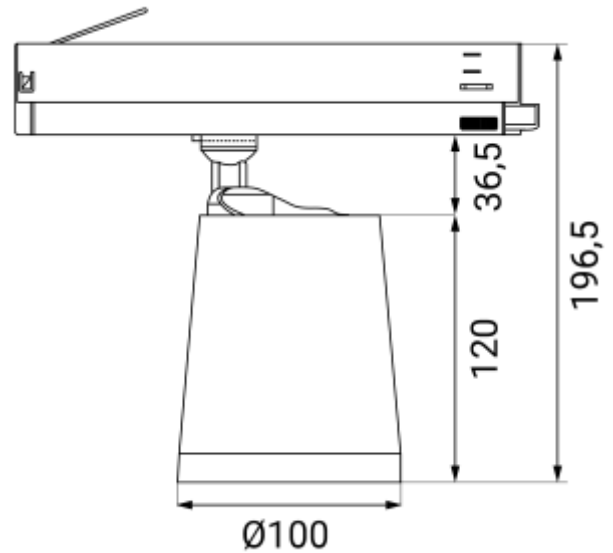

## PRODUCT SHEET

Cone Spotlight

Art. no: 101203-40-2

*Lighting Solutions*

# Cone Spotlight

Cone shaped spotlight with high lumen efficiency for use in 3-circuit track. Available in black and white color with 3000K and CRI 90.

### SPECIFICATIONS

Lightsource Type:	LED (built in)
System Power [W]:	26W
CCT (Color Temperature):	3000K
CRI / Ra:	90
Lumen Output:	3010lm
Lumen LED (tc=25):	3200lm
Beam Angle:	40
Lens (Diffuser):	Clear
Dimming:	None
System Voltage [V]:	230V 50Hz
Connection:	Track 3-Circuit
Mounting:	Track, Ceiling
Lifetime [h]:	L80B10: 100 000h
Lumen/W:	115lm/W
MacAdam (SDCM):	3
Color:	Black
Height [mm]:	196,5mm
Width [mm]:	100mm
Weight [kg]:	0,75kg